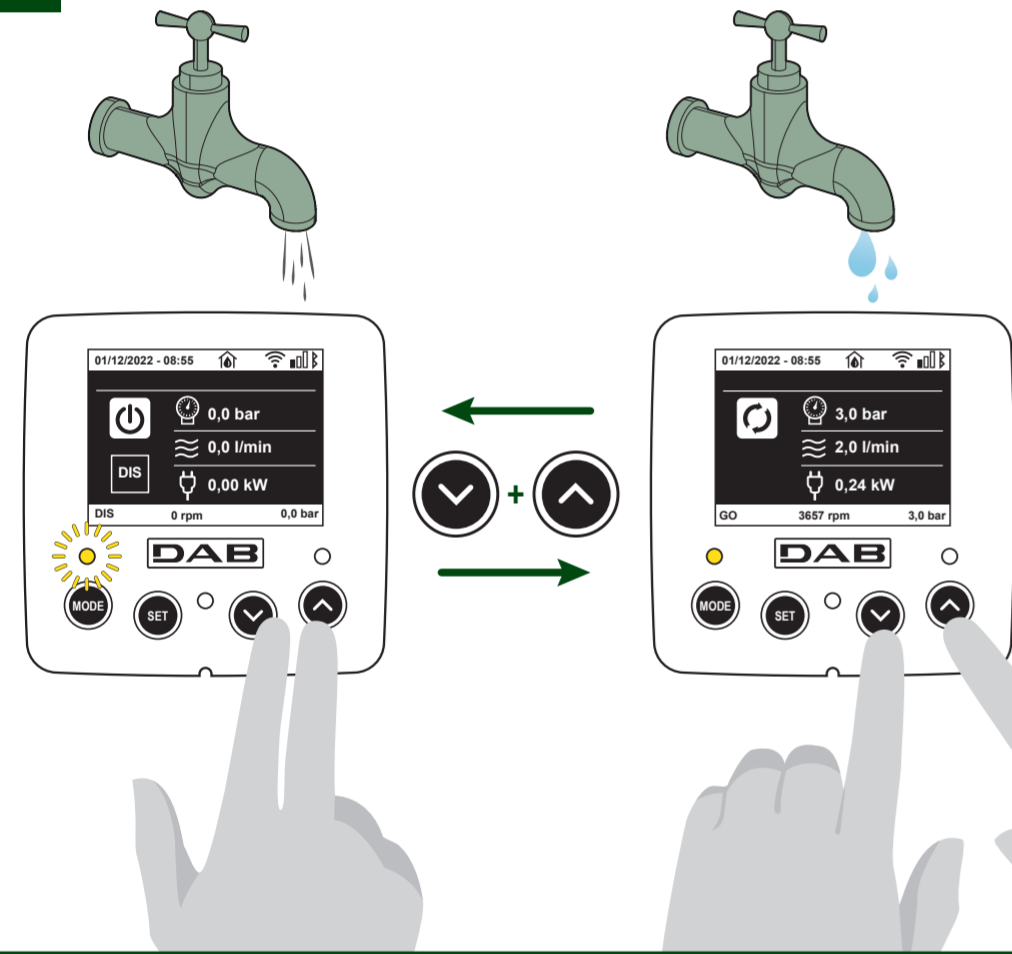

4 

5 

6 

5 

1 

2 

3 

8 MONITOR MENU

9 PUMP ENABLE/DISABLE

10 SET POINT

11 GROUP OF PUMPS

12

13 ANTICYCLING

14

15

16