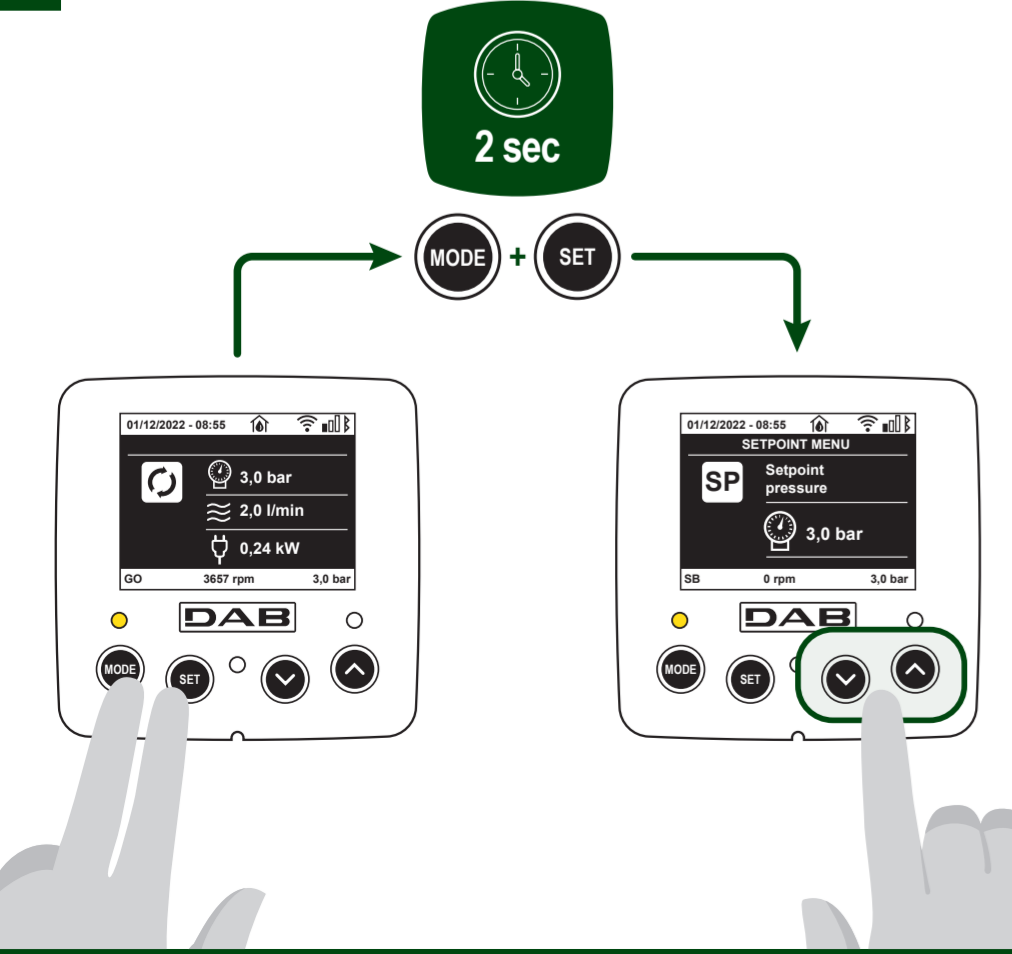

4 

5 

6 

5 

1 

2 

3 

8 MONITOR MENU

9 PUMP ENABLE/DISABLE

10 SET POINT

11 GROUP OF PUMPS

12

13 ANTICYCLING

14

15

16