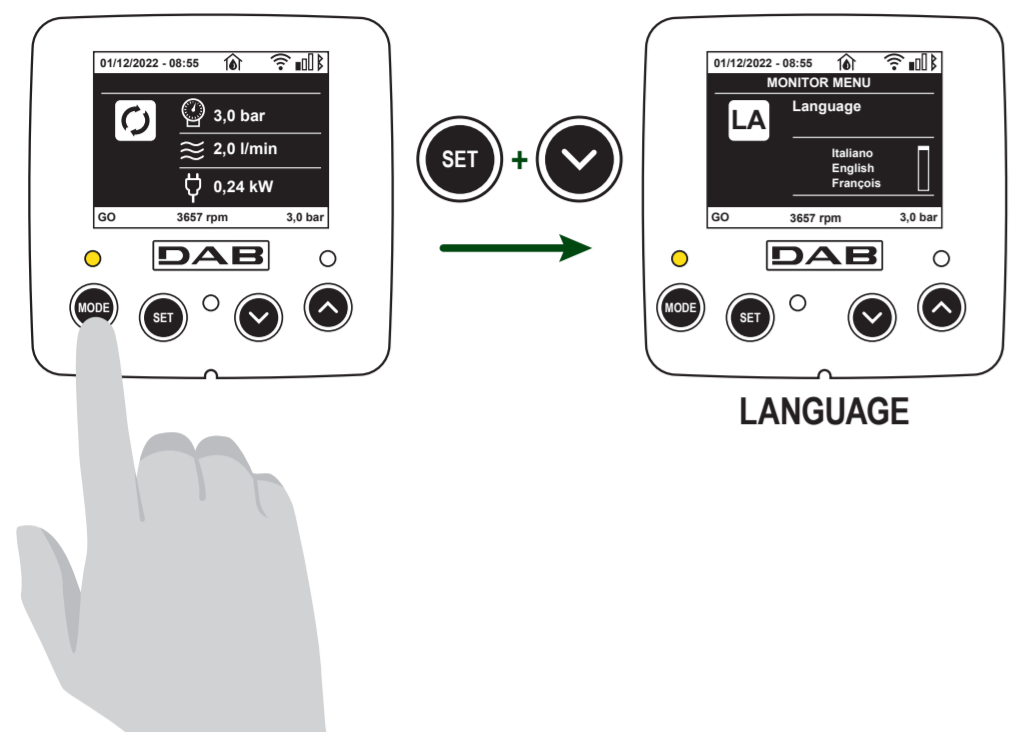

4 

5 

6 

5 

1 

2 

3 

8 MONITOR MENU

9 PUMP ENABLE/DISABLE

10 SET POINT

11 GROUP OF PUMPS

12

13 ANTICYCLING

14

15

16