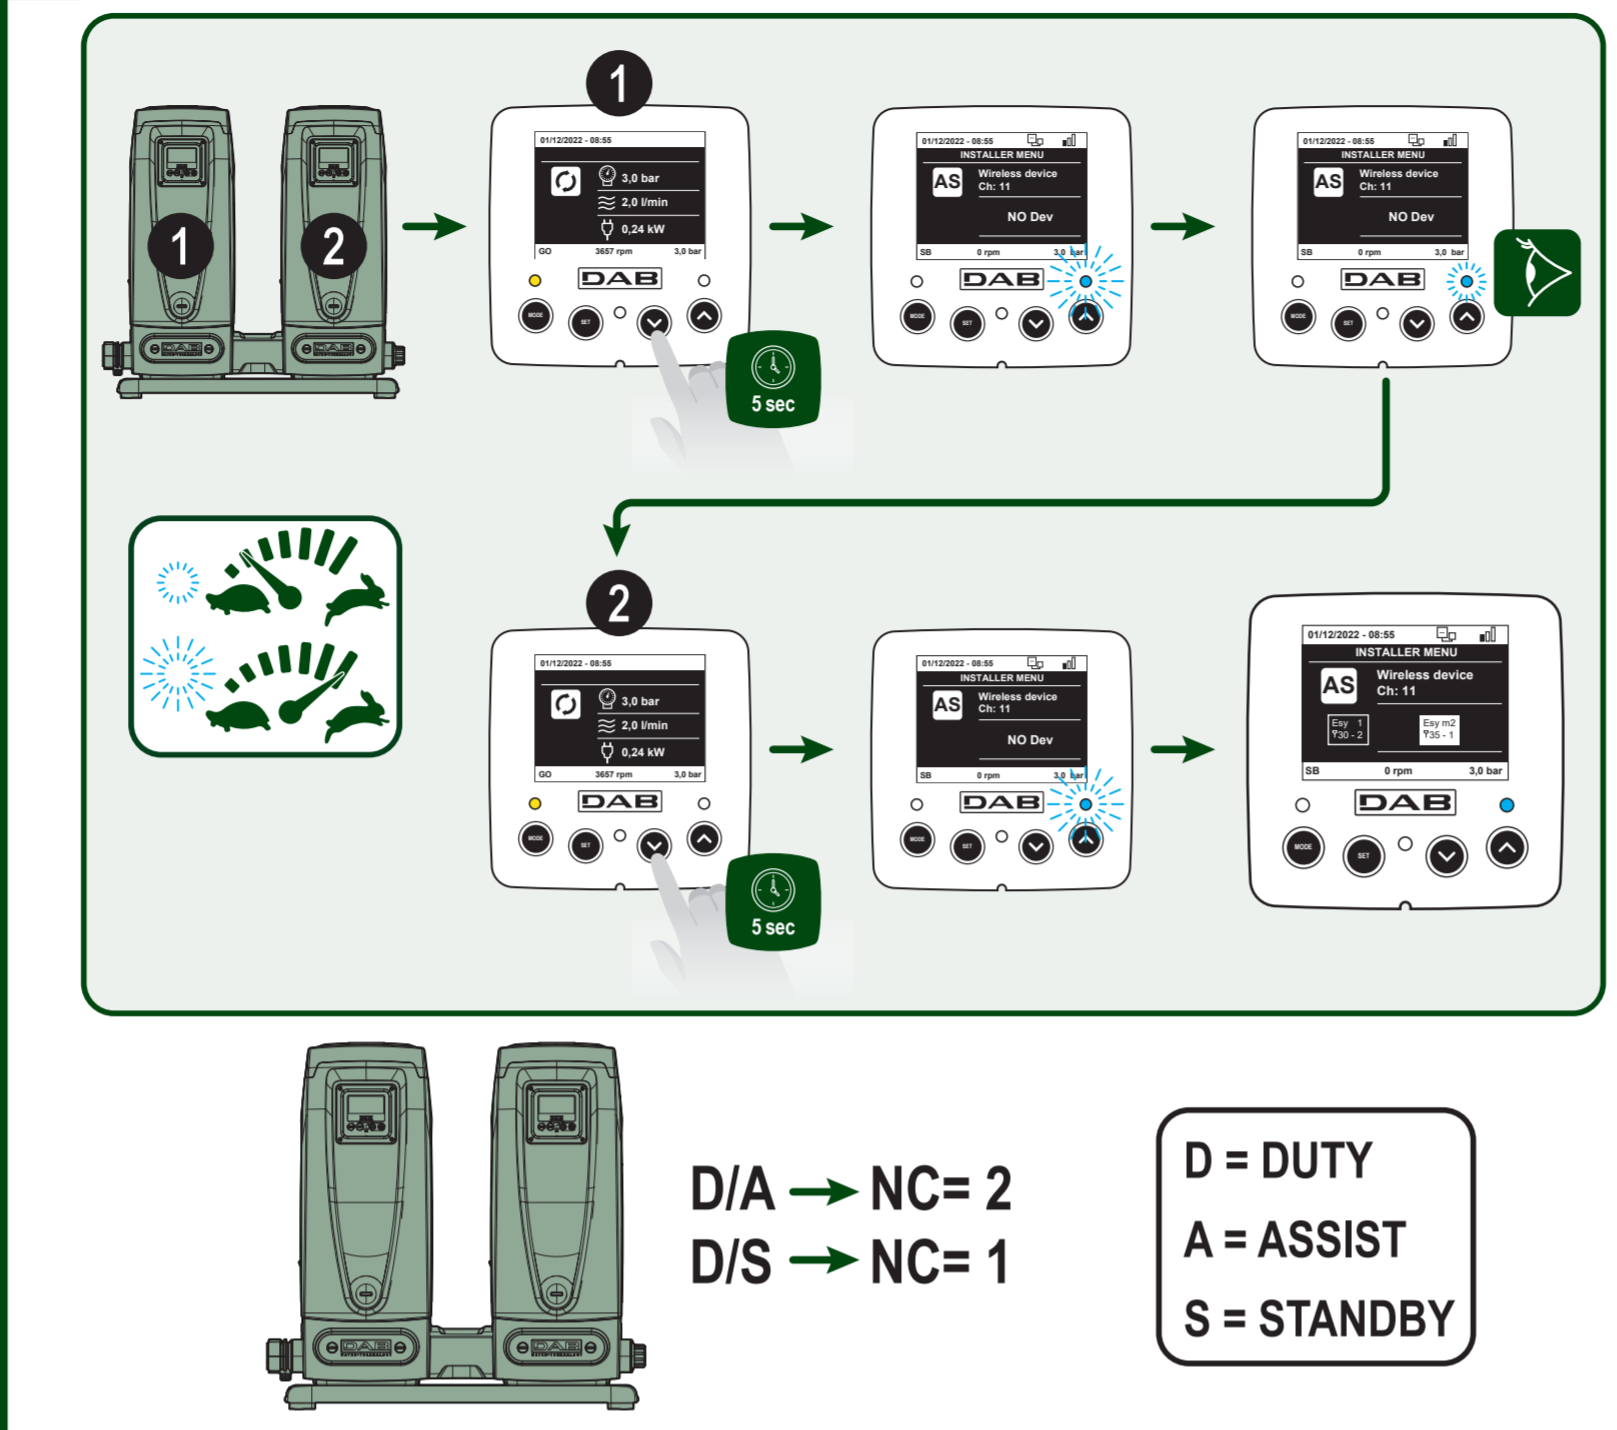

4 

5 

6 

5 

1 

2 

3 

8 MONITOR MENU

9 PUMP ENABLE/DISABLE

10 SET POINT

11 GROUP OF PUMPS

12

13 ANTICYCLING

14

15

16