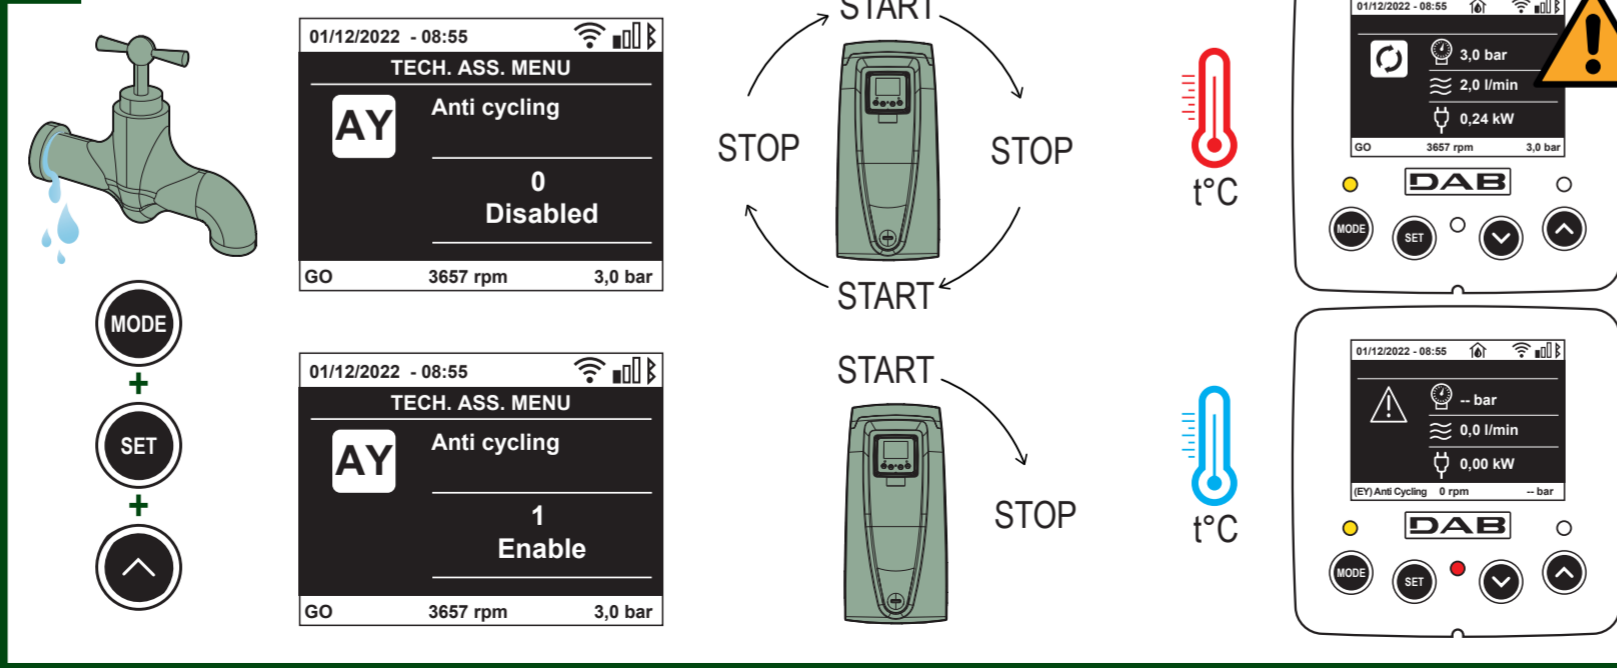

9 PUMP ENABLE/DISABLE

10 SET POINT

11 GROUP OF PUMPS

12

13 ANTICYCLING

14

15

16